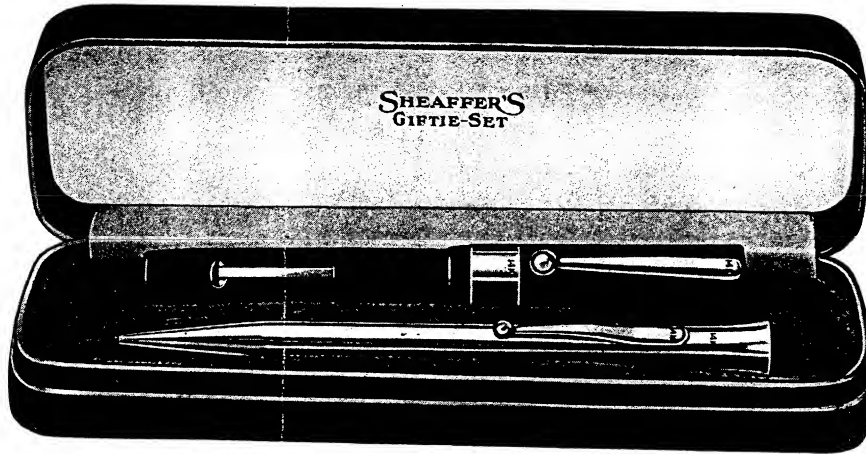

Sheaffer's Giftie Sets

Regular length—pen 4¼ inches, pencil five inches

Set No.	Pcl. No.	Pcl. Price	Pen No.	Pen Price	Set Price
ES—DASC—14K	Gr. Gold.	$17.00	29SC—Ebony 14K Green Gold (Band and Clip)	$8.00	$25.00